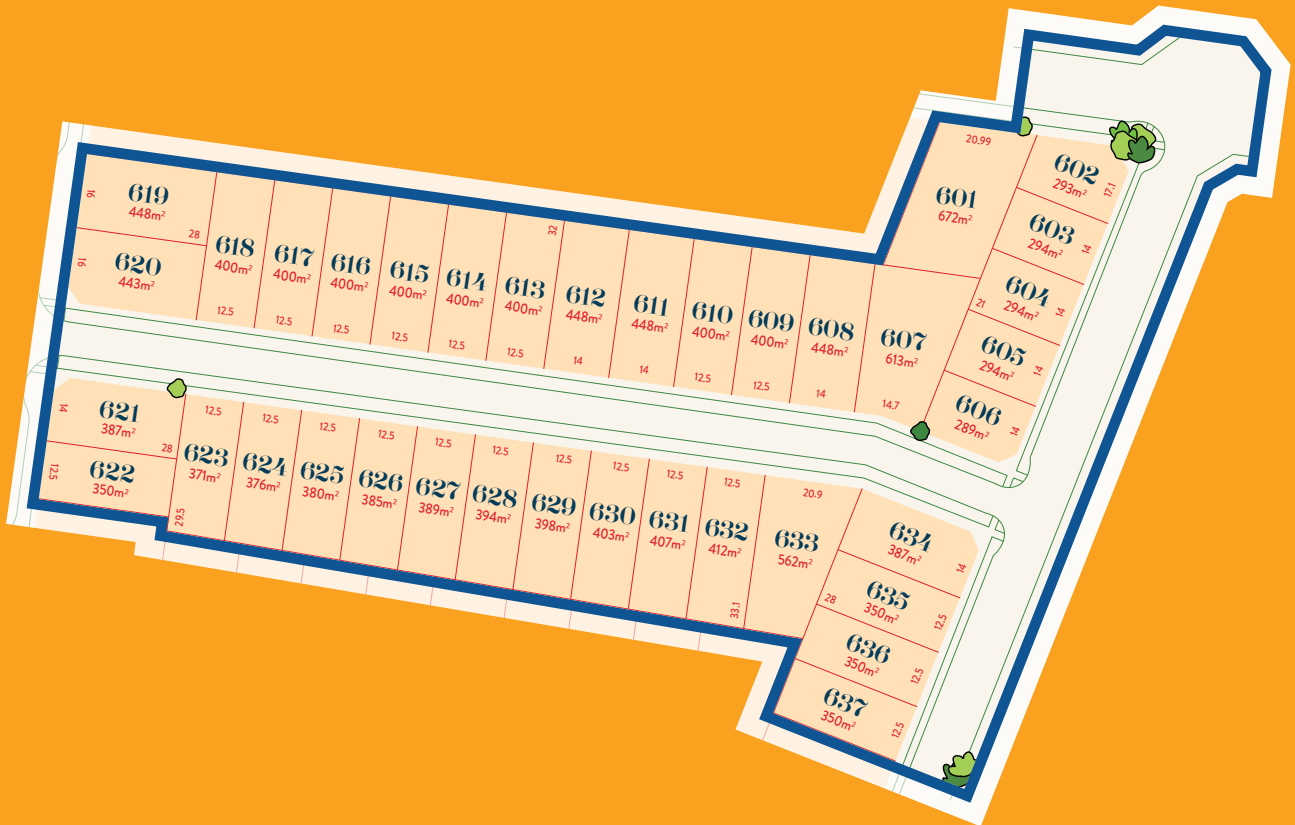

Stage 6

For all enquiries about Brompton please contact our sales team.

Natalie Powell
Mobile 0488 600 771
Email nataliep@wolfdene.com.au

Tim Jones
Mobile 0421 610 384
Email tim@wolfdene.com.au

Visit 1050 Western Port Highway,
Cranbourne South
Phone 03 9092 0444
BromptonLife.com.au

Illustrations of the wetland areas are artist impressions only.