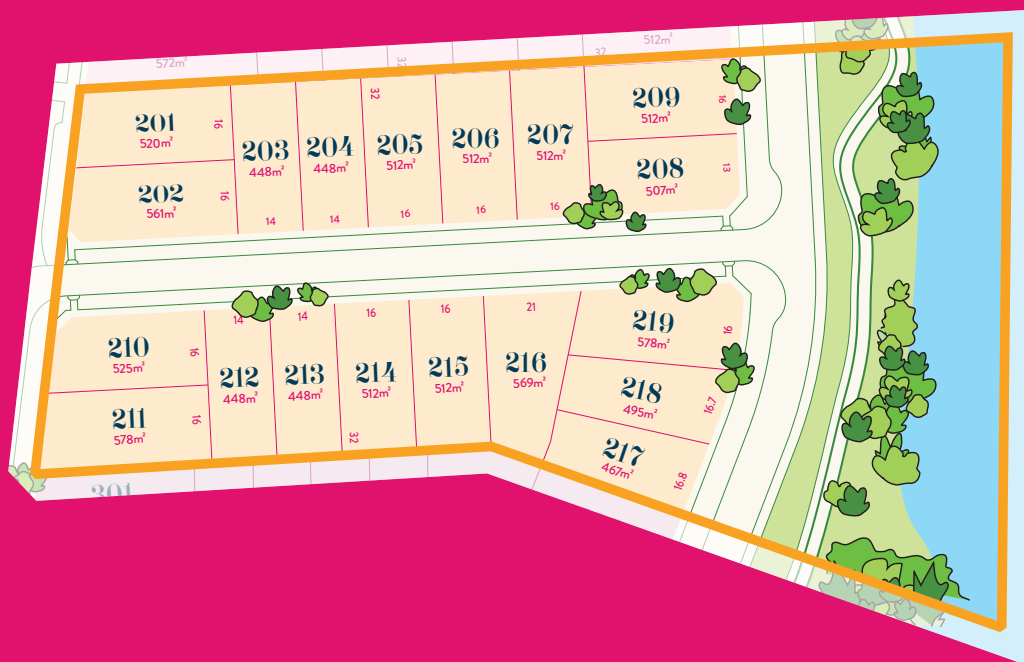

Stage 2

For all enquiries about Brompton please contact our sales team.

Natalie Powell
Mobile 0488 600 771
Email nataliep@wolfdene.com.au

Tim Jones
Mobile 0421 610 384
Email tim@wolfdene.com.au

Visit 1050 Western Port Highway,
Cranbourne South
Phone 03 9092 0444
BromptonLife.com.au